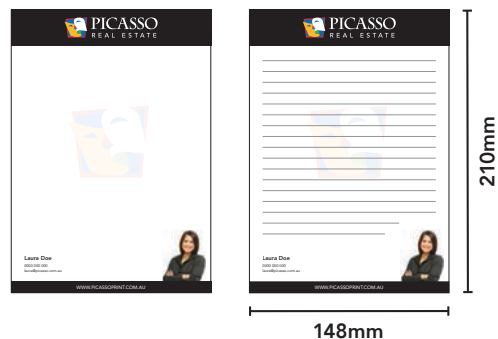

FINISHED SIZE
210mm high x 148mm wide

Note: Prices include GST and parcel run delivery to 1 metro location.

Larger quantities POA

Yellow shading indicates Offset Printing